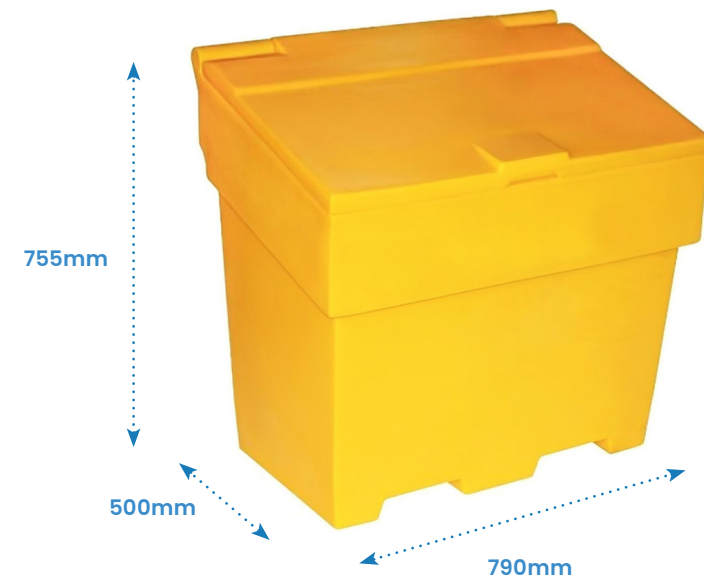

169 Litre Grit Bin

Specification Sheet
STS212505

19/11/24

safesite[®]
F A C I L I T I E S

169 Litre Grit Bin

For efficient winter salt storage, the 169 litre Grit Bin is a robust, weather-resistant container designed to keep grit or salt dry and ready for use during harsh winter conditions.

Manufactured in the UK from high-density polyethylene, this large grit bin is built to withstand the toughest weather, providing long-lasting durability, season after season.

The bright yellow colour ensures high visibility in all weather conditions, making it easy to locate when you need it most. Forklift compatible slots at the base make it simple to transport, and the stackable design allows for compact storage when not in use.

Ideal for keeping roads, driveways, and footpaths safe, the 169 litre Grit Bin offers convenient access to winter grit, helping maintain safety and accessibility during icy spells.

Key Features

- > Robust plastic construction
- > High visibility - bright yellow
- > Forklift compatible
- > Easy stacking
- > Made from MDPE & UV protected
- > Drain holes in the base
- > Manufactured in the UK
- > Personalisation & branding options

Grit Bin Specification

| Description | Size (mm) | Weight (kg) |
|--------------------------------|---------------------|-------------|
| STS212500 - 100 Litre Grit Bin | H570 x W710 x D515 | 8 |
| STS212505 - 169 Litre Grit Bin | H755 x W790 x D500 | 12 |
| STS212510 - 200 Litre Grit Bin | H890 x W750 x D490 | 13 |
| STS212515 - 285 Litre Grit Bin | H730 x W1085 x D500 | 15.5 |